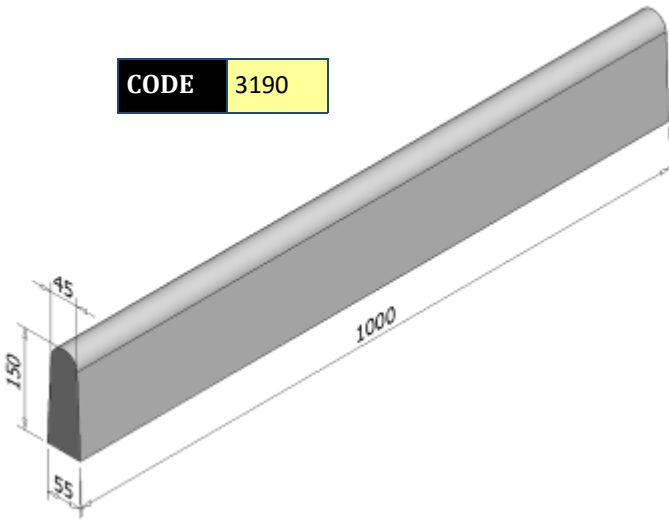

EDGES & WINDOW SILLS

STRAIGHT EDGE

CODE 3190

CURVED EDGE

CODE 3200

PRECAST CONCRETE WINDOW SILLS

CODE 3218