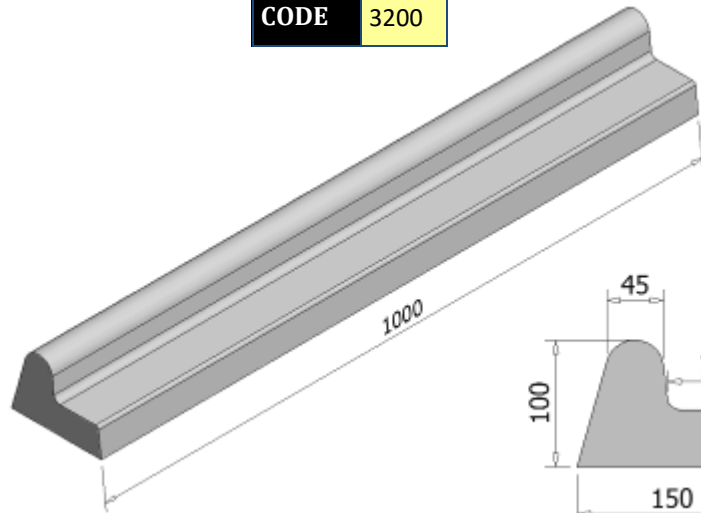

EDGES & WINDOW SILLS

STRAIGHT EDGE

CODE 3190

CURVED EDGE

CODE 3200

PRECAST CONCRETE WINDOW SILLS

CODE 3218