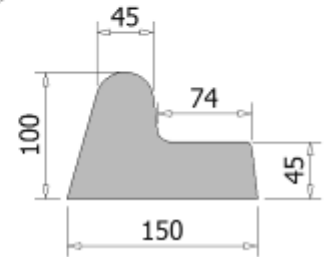

EDGES & WINDOW SILLS

STRAIGHT EDGE

CODE 3190

CURVED EDGE

CODE 3200

PRECAST CONCRETE WINDOW SILLS

CODE 3218