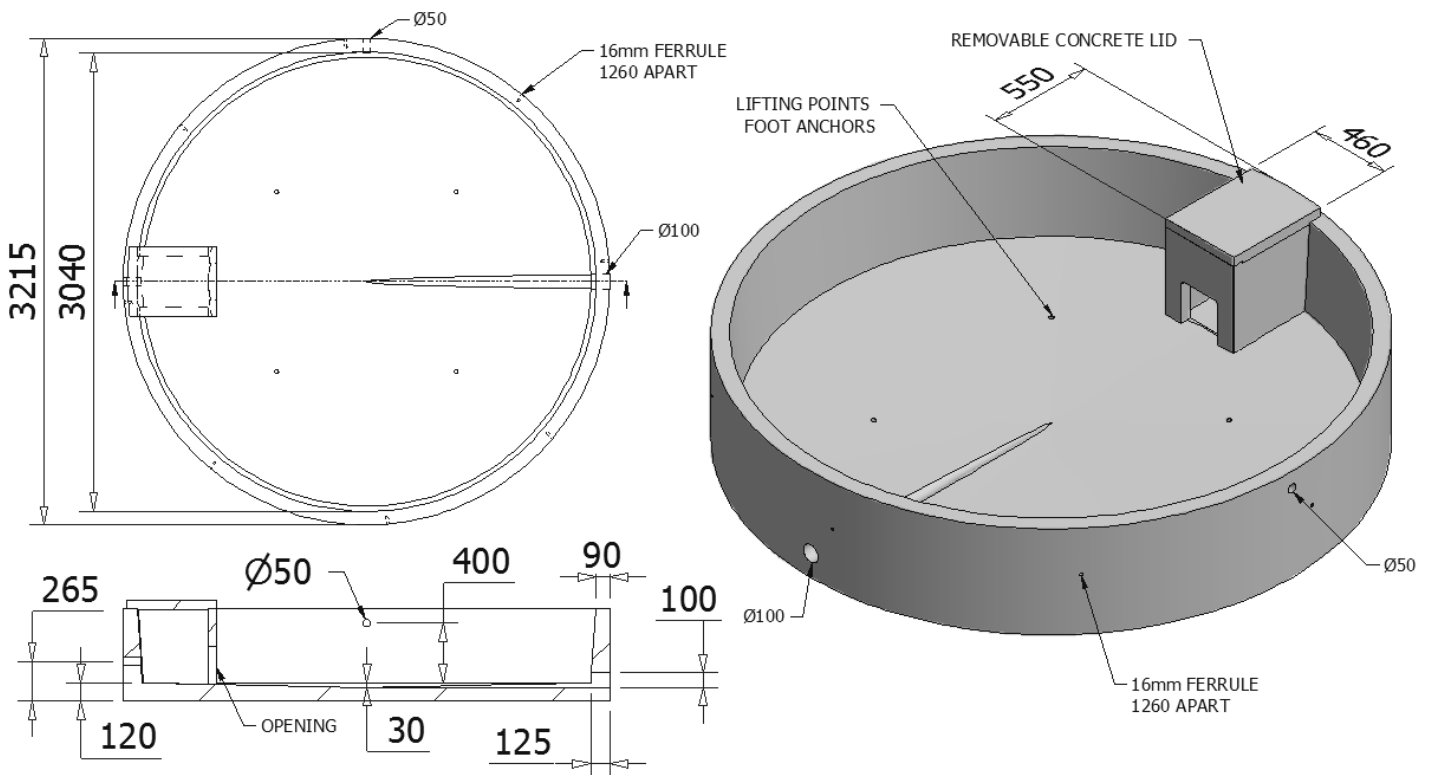

# ROUND WATER TROUGH

- Able to hold 3000L
- Large volume enables the water temperature to remain cooler.
- Ferrules are built in to allow installation of a guard to prevent stock from entering the trough but still allow drinking.
- Used predominantly for cattle.
- Comes with high volume float
- Stock proof cover for float

| CODE | INT. DIA | OUT. DIA | APPROX. WEIGHT |
|------|----------|----------|----------------|
| 105  | 3040     | 3215     | 3600kg         |